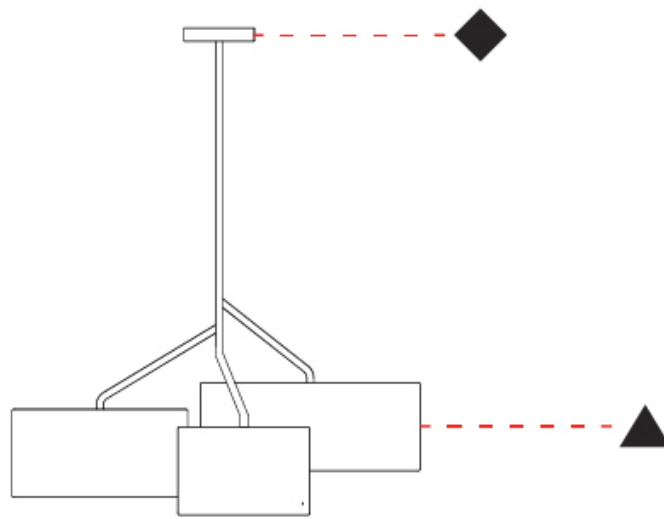

SENIA SUSPENSION

D111093-

PROJECT

TYPE

SPECIFIER

QUANTITY

DATE

D